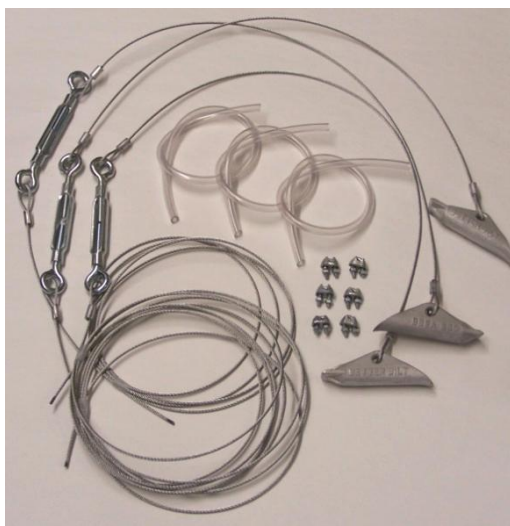

400 Tree Anchor Kit

680 Tree Anchor Kit

880 Tree Anchor Kit

Kit consists of: 3 anchors w/ attached galvanized steel cable; 3 tree collars and 6 cable clamps. 680 and 880 Kits include 3 integral turnbuckles. Packaged ready for store display. Single kits sufficient for anchoring one tree.

3A-EK400 Tree Kit	
Anchor length	2 3/4"
Anchor dia.	1/2"
Cable length	12'
Cable Dia.	1/16"
Capacity*	300 lbs.
Tree Size	Up to 3"
3A-ET400 Drive Rod	
Specifications	24" x 1/2" steel rod (turned down to 3/8" at the drive end)
*Anchor holding capacity is dependent on soil type and density	

3A-EK680 Tree Kit	
Anchor length	4 3/4"
Anchor dia.	15/16"
Cable Length	13'
Cable Dia.	1/8"
Capacity*	1100 lbs.
Tree Size	Up to 6"
3A-ET680 Drive Rod	
Specifications	36" x 1/2" steel rod
*Anchor holding capacity is dependent on soil type and density	

3A-EK880 Tree Kit	
Anchor length	7"
Anchor dia.	1 5/8"
Cable Length	15'
Cable Dia.	3/16"
Capacity*	3000 lbs.
Tree Size	Up to 11"
3A-ET880 Drive Rod	
Specifications	46" x 7/8" steel rod
*Anchor holding capacity is dependent on soil type and density	