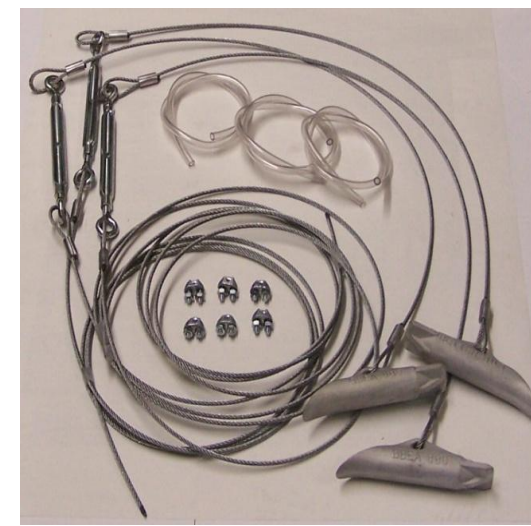

Copyright © 2009 Better Bilt Products, Inc.

Better Bilt Products, Inc.

900 S. Kay Ave.
Addison, IL 60101
630.543.6767 / 800.544.4550
630.543.0524 fax

bbponline.com

- Heavy Holding Capacity in 3 Sizes
- Withstands High Winds and Severe Storms
- Chiseled Anchor Tip
- 1st Year Support for New Trees
- Simple Installation

400 Tree Anchor Kit

680 Tree Anchor Kit

880 Tree Anchor Kit

Kit consists of: 3 anchors w/ attached galvanized steel cable; 3 tree collars and 6 cable clamps. 680 and 880 Kits include 3 integral turnbuckles. Packaged ready for store display. Single kits sufficient for anchoring one tree.

3A-EK400 Tree Kit	
Anchor length	2 3/4"
Anchor dia.	1/2"
Cable length	12'
Cable Dia.	1/16"
Capacity*	300 lbs.
Tree Size	Up to 3"
3A-ET400 Drive Rod	
Specifications	24" x 1/2" steel rod (turned down to 3/8" at the drive end)
*Anchor holding capacity is dependent on soil type and density	

3A-EK880 Tree Kit	
Anchor length	7"
Anchor dia.	1 5/8"
Cable Length	15'
Cable Dia.	3/16"
Capacity*	3000 lbs.
Tree Size	Up to 11"
3A-ET880 Drive Rod	
Specifications	46" x 7/8" steel rod
*Anchor holding capacity is dependent on soil type and density	