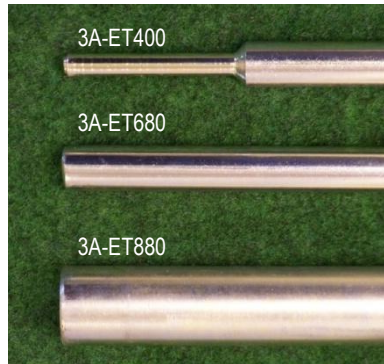

Better Bilt Products

Manufacturer of products for the Horticultural industry since 1946

Installation Notes:

Required: a heavy hammer and corresponding drive rod. (available separately)

Highly Recommended: Pre-drill a 2" diameter pilot hole prior to installing the 680 and 880 kits.

The Earth Anchor is "set" for maximum holding capacity when it is perpendicular with the direction of the securing cable.

Anchor holding capacity is dependent on soil type and density.

To order call 1-800-544-4550
or visit us at: cartsandanchors.com
To see our full line of professional landscape products

3A-EK400 Tree Kit	
Anchor length	2 3/4"
Anchor dia.	1/2"
Cable length	12'
Cable Dia.	1/16"
Capacity*	300 lbs.
Tree Size	Up to 3"
3A-ET400 Drive Rod	
Specifications	24" x 1/2" steel rod (turned down to 3/8" at the drive end)
*Anchor holding capacity is dependent on soil type and density	

3A-EK880 Tree Kit	
Anchor length	7"
Anchor dia.	1 5/8"
Cable Length	15'
Cable Dia.	3/16"
Capacity*	3000 lbs.
Tree Size	Up to 11"
3A-ET880 Drive Rod	
Specifications	46" x 7/8" steel rod
*Anchor holding capacity is dependent on soil type and density	